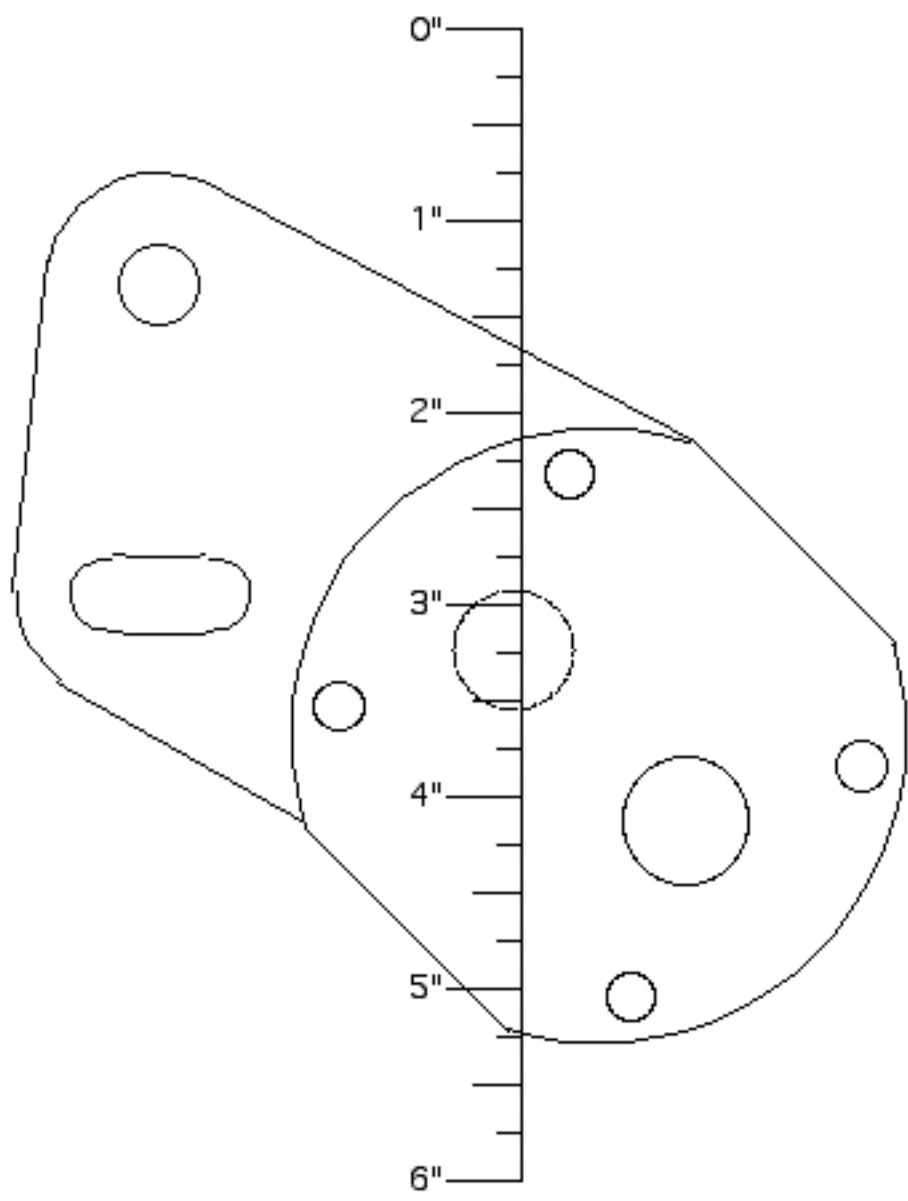

S1 #29 Blade SBC/
Small Block Chrysler
Left Side Mount
View From Front
Right Side Mount
See 42

Blade Configurations
Configurations apply
to all pumps as
appropriate, others
available. Blades are
1/2" wide, separators
1/4" wide. Blade
drawings are full size.
"XX" indicates blade #.